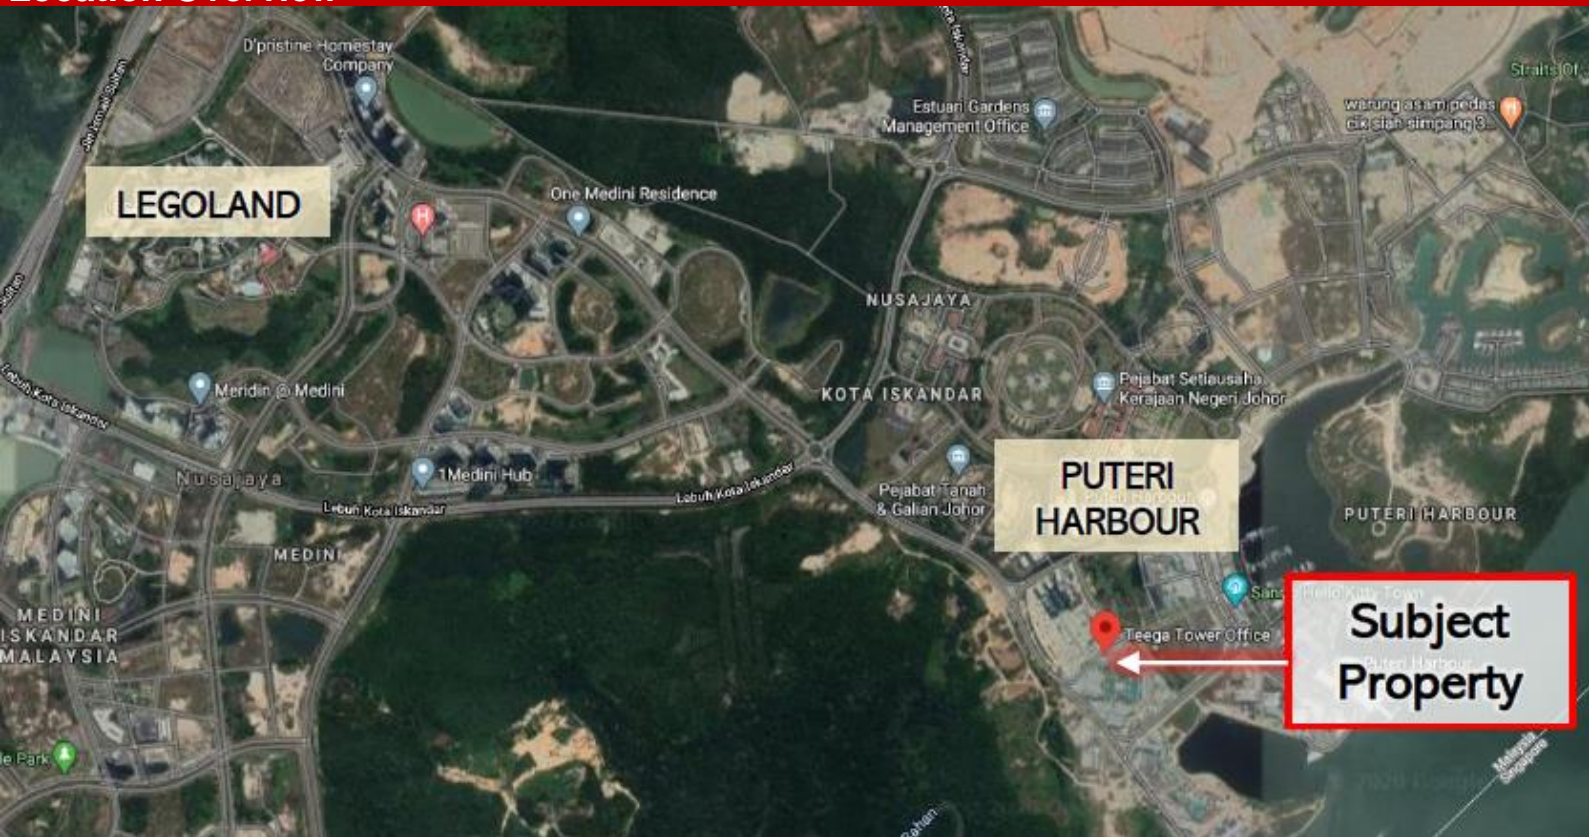

TEEGA TOWER

1 Office Unit for Sale

Location Overview

Location	Jalan Laksamana 1, Puteri Harbour
Unit No.	#12-02
Size	2,363 sqft
Tenure	Freehold
Asking Price (RM)	1.5mil

For more information, please contact: -