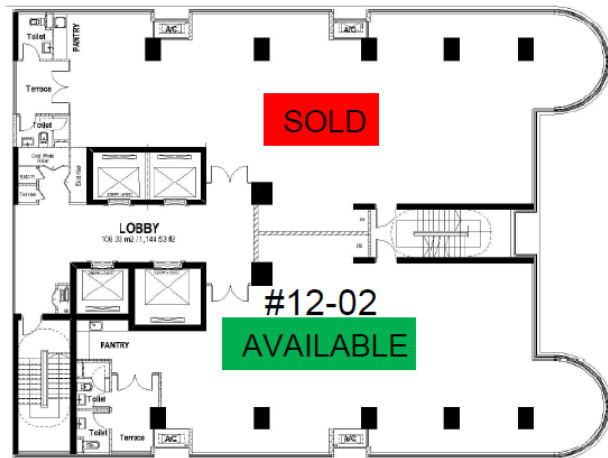

TEEGA TOWER

1 Office Unit for Sale

Location Overview

Location	Jalan Laksamana 1, Puteri Harbour
Unit No.	#12-02
Size	2,363 sqft
Tenure	Freehold
Asking Price (RM)	1.5mil

For more information, please contact: -